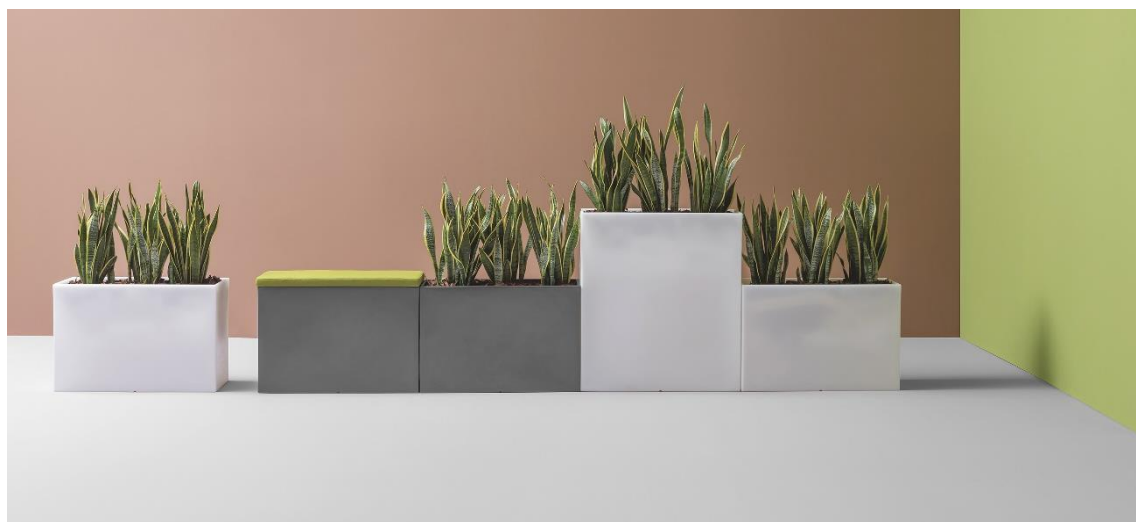

Tilvalg

- Lys
- Gulvmontering
- Trolley

International
Furniture A/S